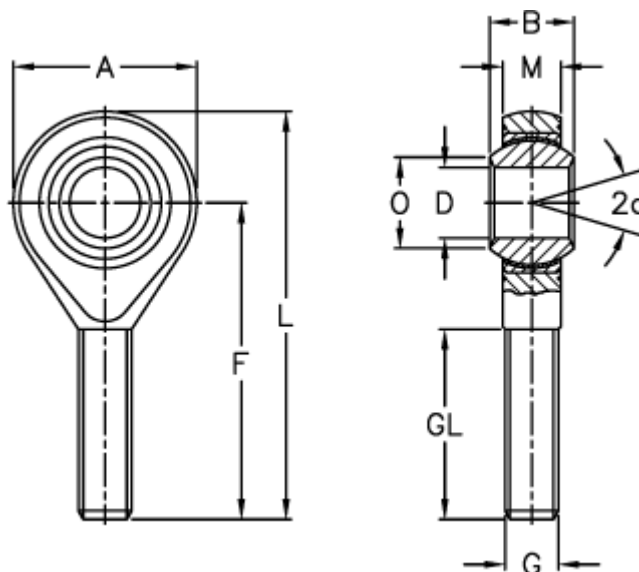

Article number: 54301114

Description: LDK Rod end POS 14EC

Measures

A	= 34	L	= 77
a (degrees)	= 16	M	= 13.50
B	= 19	O	= 16.8
D	= 14	Static load C0 (kN)	= 32.4
Dynamic load C (kN)	= 16.9	Weight (g)	= 126
F	= 60		
g	= M14		
GL	= 36		